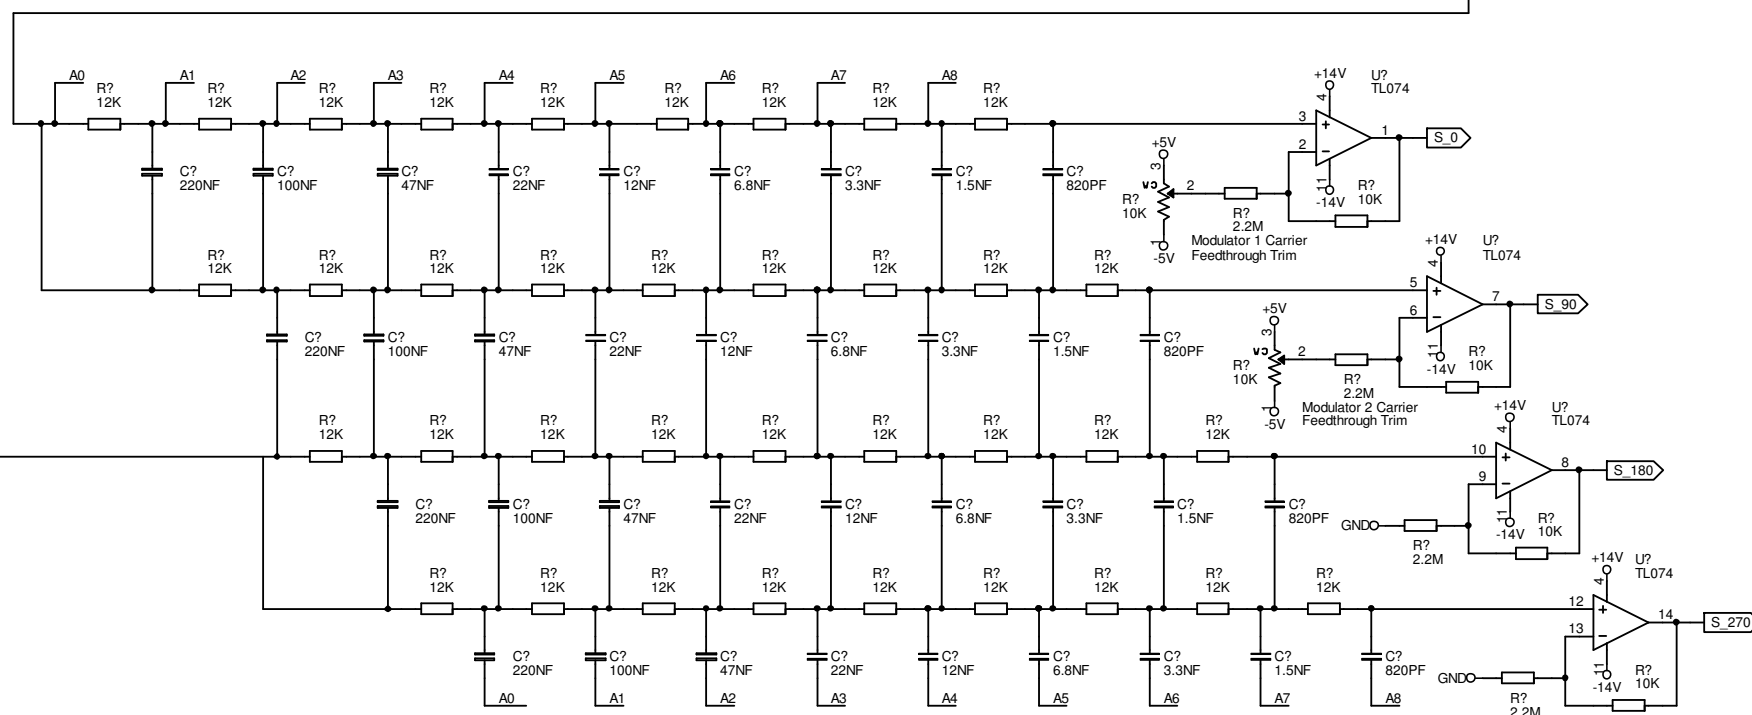

ROLL-OFF ASSOCIATED WITH BANDWIDTH OF THE PHASE SHIFT NETWORK

DESIGN	freq_shif_04	NAME:	Frequency Shifter 04
FILE:	freq_shifter04-01.sch	TITLE:	PHASE SEQUENCE ARRAY
CREATED:	02/03/03	MOD:	10/06/2003
SHEET:	1	OF 3	REV: 1.0
ICARUS 07748 766447			