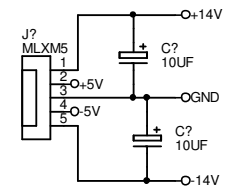

ROLL-OFF ASSOCIATED WITH BANDWIDTH OF THE PHASE SHIFT NETWORK

DESIGN	freq_shif_04	NAME:	Frequency Shifter 04
FILE:	freq_shifter04-01.sch	TITLE:	PHASE SEQUENCE ARRAY
CREATED:	02/03/03	MOD:	10/06/2003
SHEET:	1	OF 3	REV: 1.0
ICARUS 07748 766447			