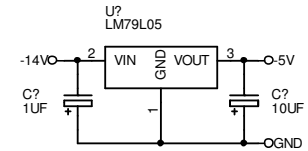

ROLL-OFF ASSOCIATED WITH BANDWIDTH OF THE PHASE SHIFT NETWORK

DESIGN	freq_shif_04	NAME:	Frequency Shifter 04
FILE:	freq_shifter04-01.sch	TITLE:	PHASE SEQUENCE ARRAY
CREATED:	02/03/03	MOD:	10/06/2003
SHEET:	1	OF 3	REV: 1.0
ICARUS 07748 766447			