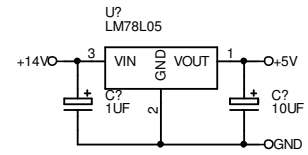

ROLL-OFF ASSOCIATED WITH BANDWIDTH OF THE PHASE SHIFT NETWORK

DESIGN	freq_shif_04	NAME:	Frequency Shifter 04
FILE:	freq_shifter04-01.sch	TITLE:	PHASE SEQUENCE ARRAY
CREATED:	02/03/03	MOD:	10/06/2003
SHEET:	1	OF 3	REV: 1.0
ICARUS 07748 766447			