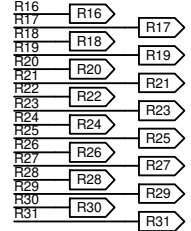

CONNECTIONS TO INTERNAL LEADS

proj: ham05-02.sch, ham05-03.sch, ham05-04.sch, ham05-05.sch

DESIGN: HAM05	NAME: HAMMOND VIBRATO
FILE: HAM05-01.SCH	TITLE: TRANSISTOR SWITCH ARRAY
CREATED: 03/03/2000	
SHEET: 1 OF 5	REV: 1.0
	SIZE: B
ICARUS 07748 766447	

CONNECTIONS TO EXTERNAL LEADS