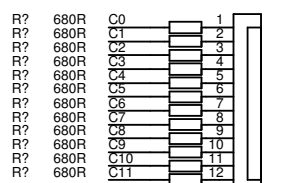

CONNECTIONS TO INTERNAL LEADS

proj: ham05-02.sch, ham05-03.sch, ham05-04.sch, ham05-05.sch

DESIGN: HAM05	NAME: HAMMOND VIBRATO
FILE: HAM05-01.SCH	TITLE: TRANSISTOR SWITCH ARRAY
CREATED: 03/03/2000	
SHEET: 1 OF 5	REV: 1.0
	SIZE: B
ICARUS 07748 766447	

CONNECTIONS TO EXTERNAL LEADS