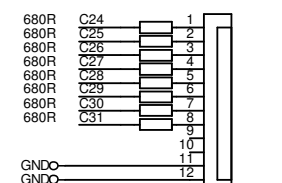

CONNECTIONS TO INTERNAL LEADS

proj: ham05-02.sch, ham05-03.sch, ham05-04.sch, ham05-05.sch

DESIGN: HAM05	NAME: HAMMOND VIBRATO
FILE: HAM05-01.SCH	TITLE: TRANSISTOR SWITCH ARRAY
CREATED: 03/03/2000	
SHEET: 1 OF 5	REV: 1.0
	SIZE: B
ICARUS 07748 766447	

CONNECTIONS TO EXTERNAL LEADS