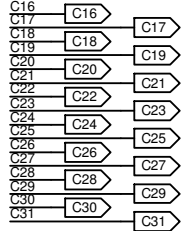

CONNECTIONS TO INTERNAL LEADS

proj: ham05-02.sch, ham05-03.sch, ham05-04.sch, ham05-05.sch

DESIGN: HAM05	NAME: HAMMOND VIBRATO
FILE: HAM05-01.SCH	TITLE: TRANSISTOR SWITCH ARRAY
CREATED: 03/03/2000	
SHEET: 1 OF 5	REV: 1.0
	SIZE: B
ICARUS 07748 766447	

CONNECTIONS TO EXTERNAL LEADS