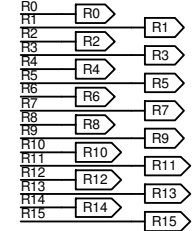

CONNECTIONS TO INTERNAL LEADS

proj: ham05-02.sch, ham05-03.sch, ham05-04.sch, ham05-05.sch

DESIGN: HAM05	NAME: HAMMOND VIBRATO
FILE: HAM05-01.SCH	TITLE: TRANSISTOR SWITCH ARRAY
CREATED: 03/03/2000	
SHEET: 1 OF 5	REV: 1.0
	SIZE: B
ICARUS 07748 766447	

CONNECTIONS TO EXTERNAL LEADS