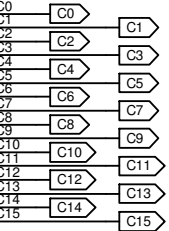

CONNECTIONS TO INTERNAL LEADS

proj: ham05-02.sch, ham05-03.sch, ham05-04.sch, ham05-05.sch

DESIGN: HAM05	NAME: HAMMOND VIBRATO
FILE: HAM05-01.SCH	TITLE: TRANSISTOR SWITCH ARRAY
CREATED: 03/03/2000	
SHEET: 1 OF 5	REV: 1.0
	SIZE: B
ICARUS 07748 766447	

CONNECTIONS TO EXTERNAL LEADS