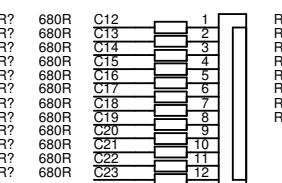

CONNECTIONS TO INTERNAL LEADS

proj: ham05-02.sch, ham05-03.sch, ham05-04.sch, ham05-05.sch

DESIGN: HAM05	NAME: HAMMOND VIBRATO
FILE: HAM05-01.SCH	TITLE: TRANSISTOR SWITCH ARRAY
CREATED: 03/03/2000	
SHEET: 1 OF 5	REV: 1.0
	SIZE: B
ICARUS 07748 766447	

CONNECTIONS TO EXTERNAL LEADS